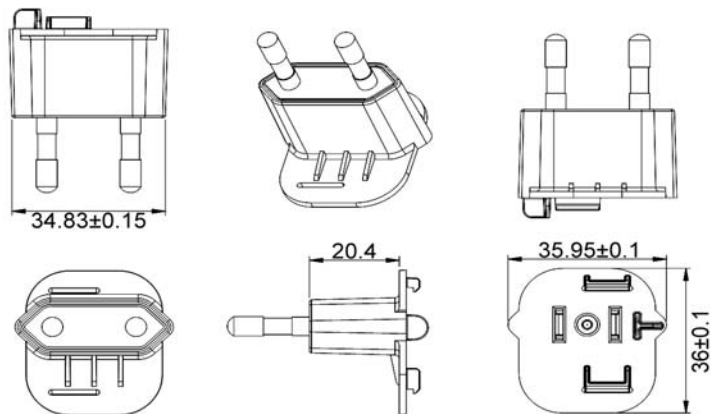

#### FPB – Brazil Clip

Dimension Drawing Unit: mm

#### FPC – China Clip

Dimension Drawing Unit: mm

#### FPE – European Clip

Dimension Drawing Unit: mm

#### FPH – Korea Clip

Dimension Drawing Unit: mm

**FPI – India Clip****Dimension Drawing Unit: mm****FPK – UK Clip****Dimension Drawing Unit: mm****FPN – Argentina Clip****Dimension Drawing Unit: mm****FPS – Australia Clip****Dimension Drawing Unit: mm**