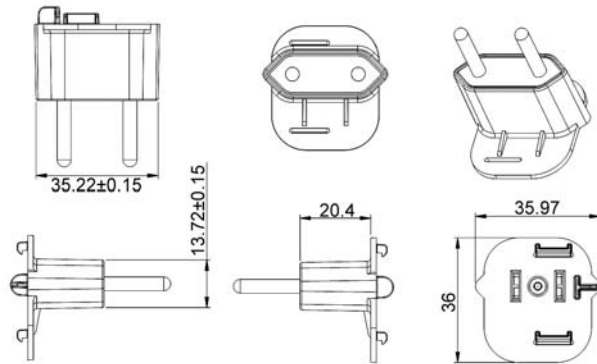

### Interchangeable Clips for the F-Series Folding Prong Wall Adapters

#### FPB – Brazil Clip

Dimension Drawing Unit: mm

#### FPC – China Clip

Dimension Drawing Unit: mm

#### FPE – European Clip

Dimension Drawing Unit: mm