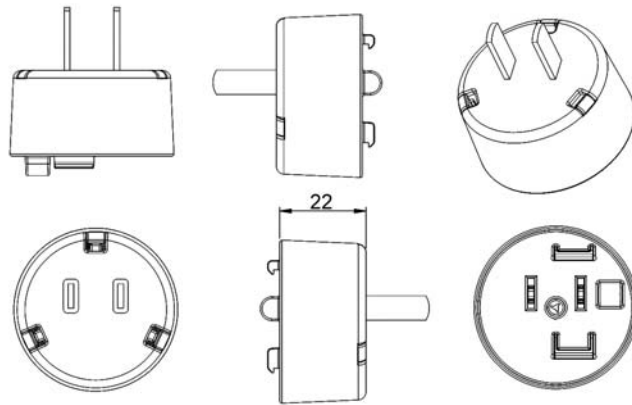

### Interchangeable Clips for the F-Series Folding Prong Wall Adapters

#### FPB – Brazil Clip

Dimension Drawing Unit: mm

#### FPC – China Clip

Dimension Drawing Unit: mm

#### FPE – European Clip

Dimension Drawing Unit: mm