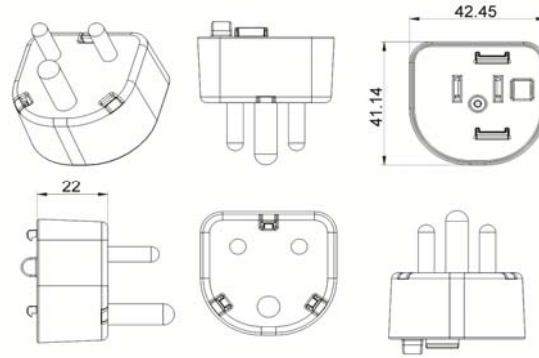

#### FPB – Brazil Clip

Dimension Drawing Unit: mm

#### FPC – China Clip

Dimension Drawing Unit: mm

#### FPE – European Clip

Dimension Drawing Unit: mm

#### FPH – Korea Clip

Dimension Drawing Unit: mm

**FPI – India Clip****Dimension Drawing Unit: mm****FPK – UK Clip****Dimension Drawing Unit: mm****FPN – Argentina Clip****Dimension Drawing Unit: mm****FPS – Australia Clip****Dimension Drawing Unit: mm**