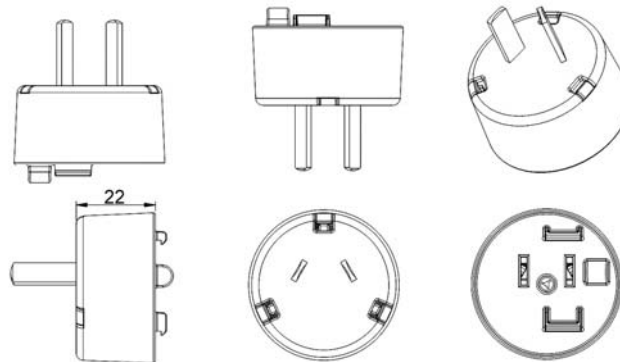

#### FPC – China Clip

Dimension Drawing Unit: mm

#### FPE – European Clip

Dimension Drawing Unit: mm

#### FPH – Korea Clip

Dimension Drawing Unit: mm

**FPI – India Clip****Dimension Drawing Unit: mm****FPK – UK Clip****Dimension Drawing Unit: mm****FPN – Argentina Clip****Dimension Drawing Unit: mm****FPS – Australia Clip****Dimension Drawing Unit: mm**