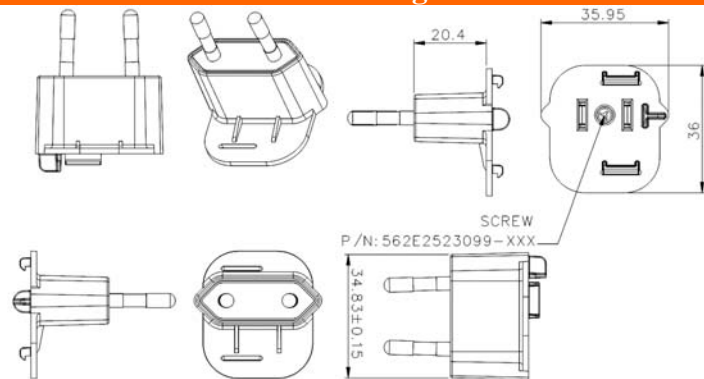

#### FPB – Brazil Clip

Dimension Drawing Unit: mm

#### FPC – China Clip

Dimension Drawing Unit: mm

#### FPE – European Clip

Dimension Drawing Unit: mm