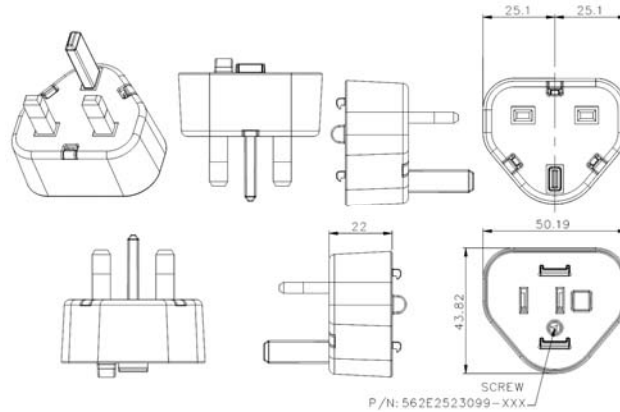

#### FPC – China Clip

Dimension Drawing Unit: mm

#### FPE – European Clip

Dimension Drawing Unit: mm

#### FPH – Korea Clip

Dimension Drawing Unit: mm

**FPI – India Clip****Dimension Drawing Unit: mm****FPK – UK Clip****Dimension Drawing Unit: mm****FPN – Argentina Clip****Dimension Drawing Unit: mm****FPS – Australia Clip****Dimension Drawing Unit: mm**