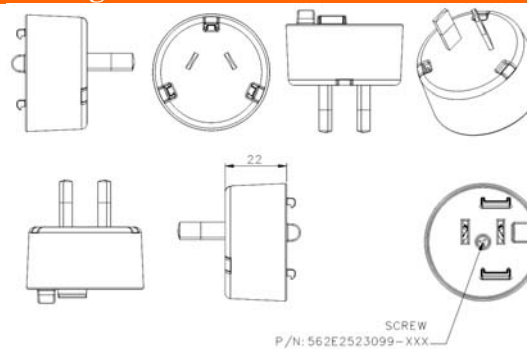

#### FPC – China Clip

Dimension Drawing Unit: mm

#### FPE – European Clip

Dimension Drawing Unit: mm

#### FPH – Korea Clip

Dimension Drawing Unit: mm

**FPI – India Clip****Dimension Drawing Unit: mm****FPK – UK Clip****Dimension Drawing Unit: mm****FPN – Argentina Clip****Dimension Drawing Unit: mm****FPS – Australia Clip****Dimension Drawing Unit: mm**