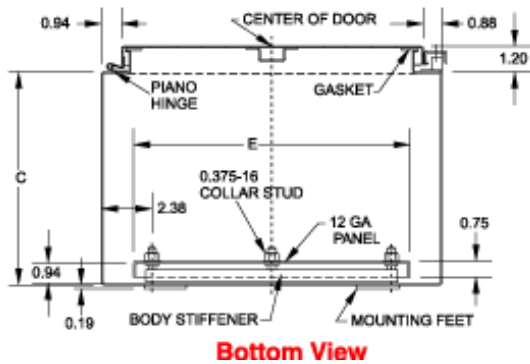

- Gland Plates
- Lock kit
- Wallmount Quick Release Clamp
- Terminal Kits
- Window Kits
- Heaters
- Type 1 Louvered Ventilating Plates
- Swing Panel Kit
- Temperature Controls

1. 1 Vertical stiffener required on KK, M, MR and LL only.
2. 2 Omit center body stiffener if A is less than 41".
3. 3 Padlocking hasp and staple.
4. 4 Omit 2 middle studs if A is less than 31".
5. 5 Omit body stiffeners if A or B is less than 29".
6. 6 Omit 2 middle studs if B is less than 31".
7. 7 Omit door stiffener if A or B is less than 31" except if AxB is 42"x30", 48"x30" or 72"x30".
8. 8 Omit if A is less than 48".

Part No.	Panel Size			Centers				Ship Wt. (lbs)
	A	B	C	D	E	F	G	
1418A6	12.00	24.00	6.00	9.00	21.00	18.00	13.25	34
1418B6	16.00	12.00	6.00	13.00	9.00	9.50	17.25	26
1418G6	16.00	16.00	6.00	13.00	13.00	10.00	17.25	32
1418CR6	16.00	20.00	6.00	13.00	17.00	14.00	17.25	38
1418CA6	20.00	12.00	6.00	17.00	9.00	9.50	21.25	32
1418C6	20.00	16.00	6.00	17.00	13.00	10.00	21.25	38
1418D6	20.00	20.00	6.00	17.00	17.00	14.00	21.25	48
1418ER6	20.00	24.00	6.00	17.00	21.00	18.00	21.25	54
1418AR6	24.00	12.00	6.00	21.00	9.00	9.50	25.25	36
1418H6	24.00	16.00	6.00	21.00	13.00	10.00	25.25	46
1418E6	24.00	20.00	6.00	21.00	17.00	14.00	25.25	54
1418J6	24.00	24.00	6.00	21.00	21.00	18.00	25.25	62
1418FG6	30.00	16.00	6.00	27.00	13.00	10.00	31.25	56
1418F6	30.00	20.00	6.00	27.00	17.00	14.00	31.25	66
1418K6	30.00	24.00	6.00	27.00	21.00	18.00	31.25	76