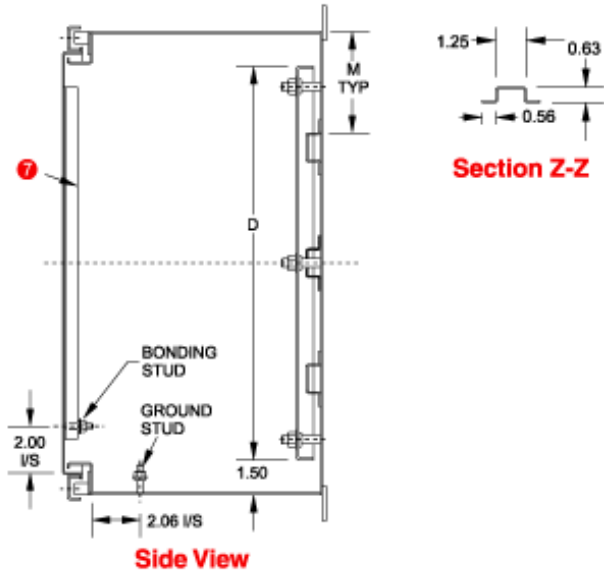

- Gland Plates
- Lock kit
- Wallmount Quick Release Clamp
- Terminal Kits
- Window Kits
- Heaters
- Type 1 Louvered Ventilating Plates
- Swing Panel Kit
- Temperature Controls

1. 1 Vertical stiffener required on KK, M, MR and LL only.
2. 2 Omit center body stiffener if A is less than 41".
3. 3 Padlocking hasp and staple.
4. 4 Omit 2 middle studs if A is less than 31".
5. 5 Omit body stiffeners if A or B is less than 29".
6. 6 Omit 2 middle studs if B is less than 31".
7. 7 Omit door stiffener if A or B is less than 31" except if AxB is 42"x30", 48"x30" or 72"x30".
8. 8 Omit if A is less than 48".

Part No.	Panel Size			Centers				Ship Wt. (lbs)
	A	B	C	D	E	F	G	
1418A6	12.00	24.00	6.00	9.00	21.00	18.00	13.25	34
1418B6	16.00	12.00	6.00	13.00	9.00	9.50	17.25	26
1418G6	16.00	16.00	6.00	13.00	13.00	10.00	17.25	32
1418CR6	16.00	20.00	6.00	13.00	17.00	14.00	17.25	38
1418CA6	20.00	12.00	6.00	17.00	9.00	9.50	21.25	32
1418C6	20.00	16.00	6.00	17.00	13.00	10.00	21.25	38
1418D6	20.00	20.00	6.00	17.00	17.00	14.00	21.25	48
1418ER6	20.00	24.00	6.00	17.00	21.00	18.00	21.25	54
1418AR6	24.00	12.00	6.00	21.00	9.00	9.50	25.25	36
1418H6	24.00	16.00	6.00	21.00	13.00	10.00	25.25	46
1418E6	24.00	20.00	6.00	21.00	17.00	14.00	25.25	54
1418J6	24.00	24.00	6.00	21.00	21.00	18.00	25.25	62
1418FG6	30.00	16.00	6.00	27.00	13.00	10.00	31.25	56
1418F6	30.00	20.00	6.00	27.00	17.00	14.00	31.25	66
1418K6	30.00	24.00	6.00	27.00	21.00	18.00	31.25	76